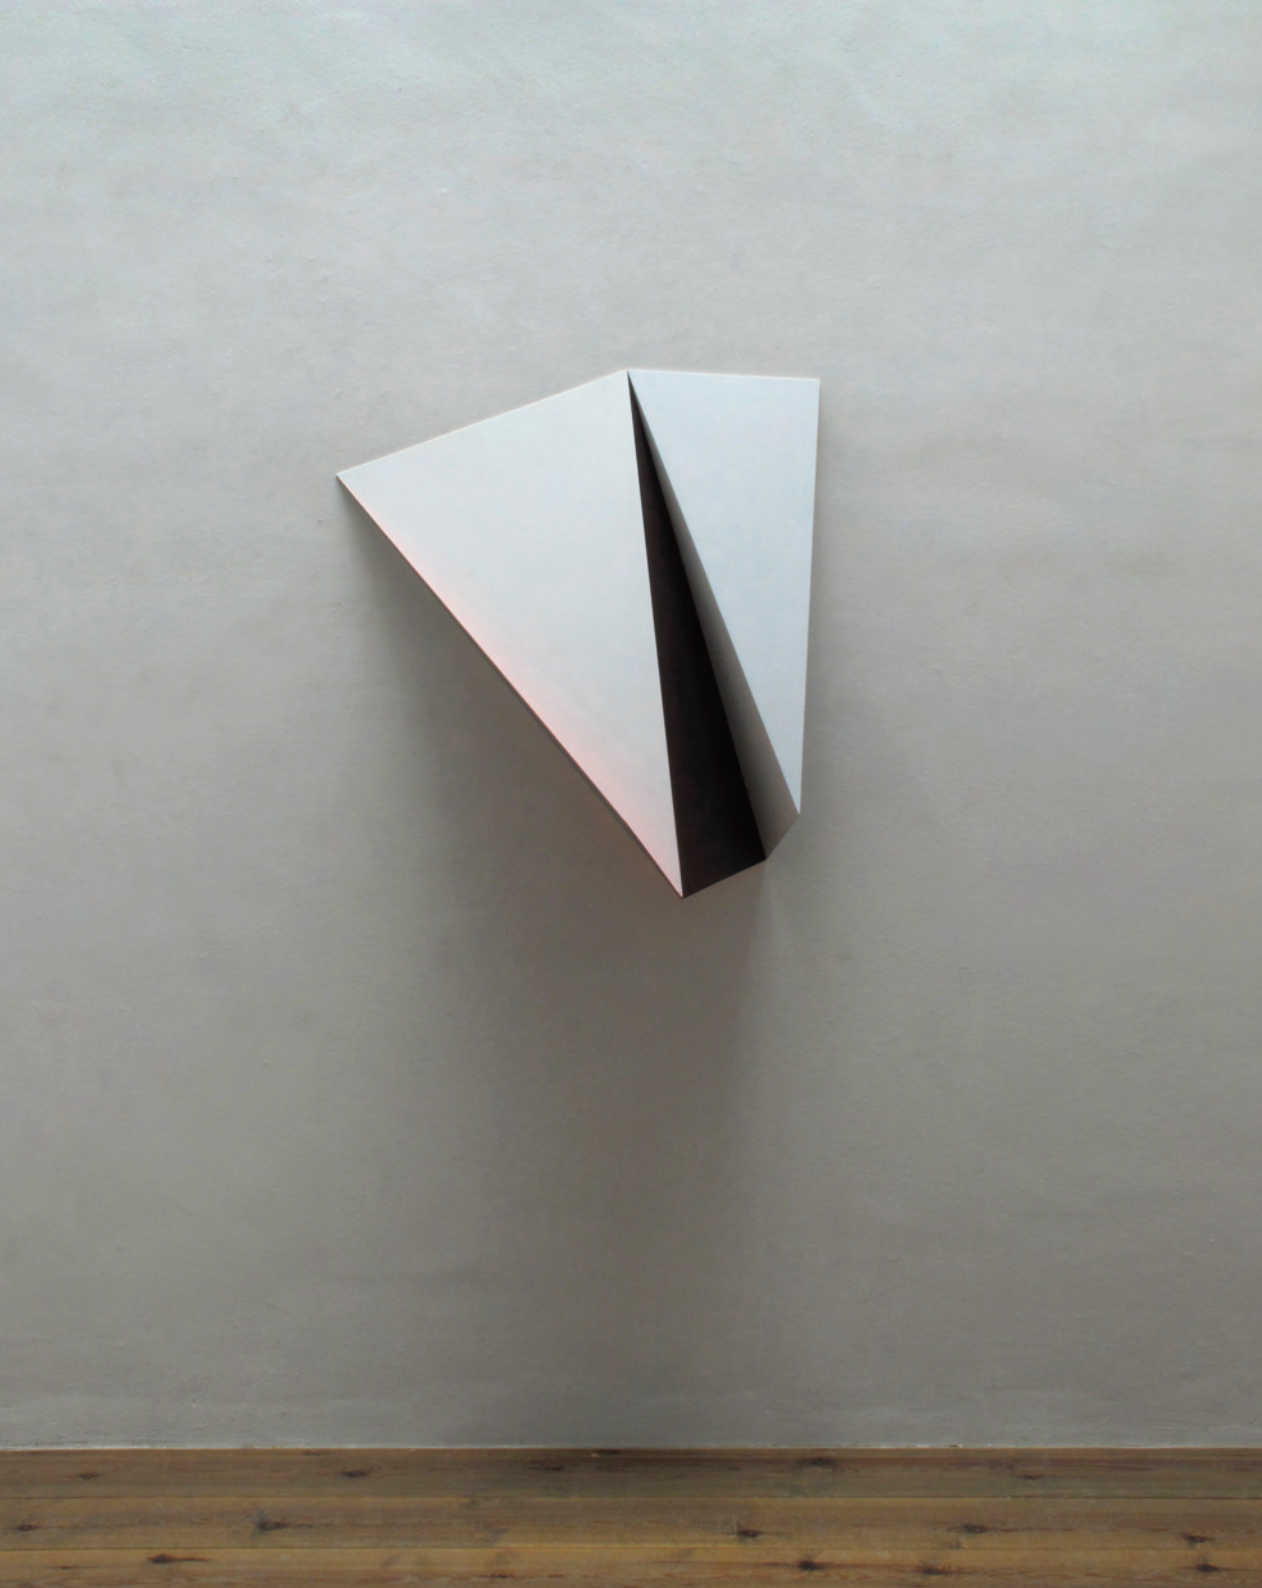

MARTIN GERWERS

Shifting from a Riff

SLEWE GALLERY, AMSTERDAM 13 OKT - 10 NOV 2012

Installationview detail

right space

Installationview left space

on the right
Triangle Obliske, 2012
from the black side
acrylic and oil on MDF
280 x 56 x 56 cm

Phrase 2012

acrylic and oil on MDF
107 x 140 x 35 cm

Sideview
Phrase 2012

acrylic and oil on MDF
107 x 140 x 35 cm

Untitled, 2012
acrylic and oil on MDF
140 x 88 x 38 cm

Sideview
Untitled, 2012
acrylic and oil on MDF
140 x 88 x 38 cm