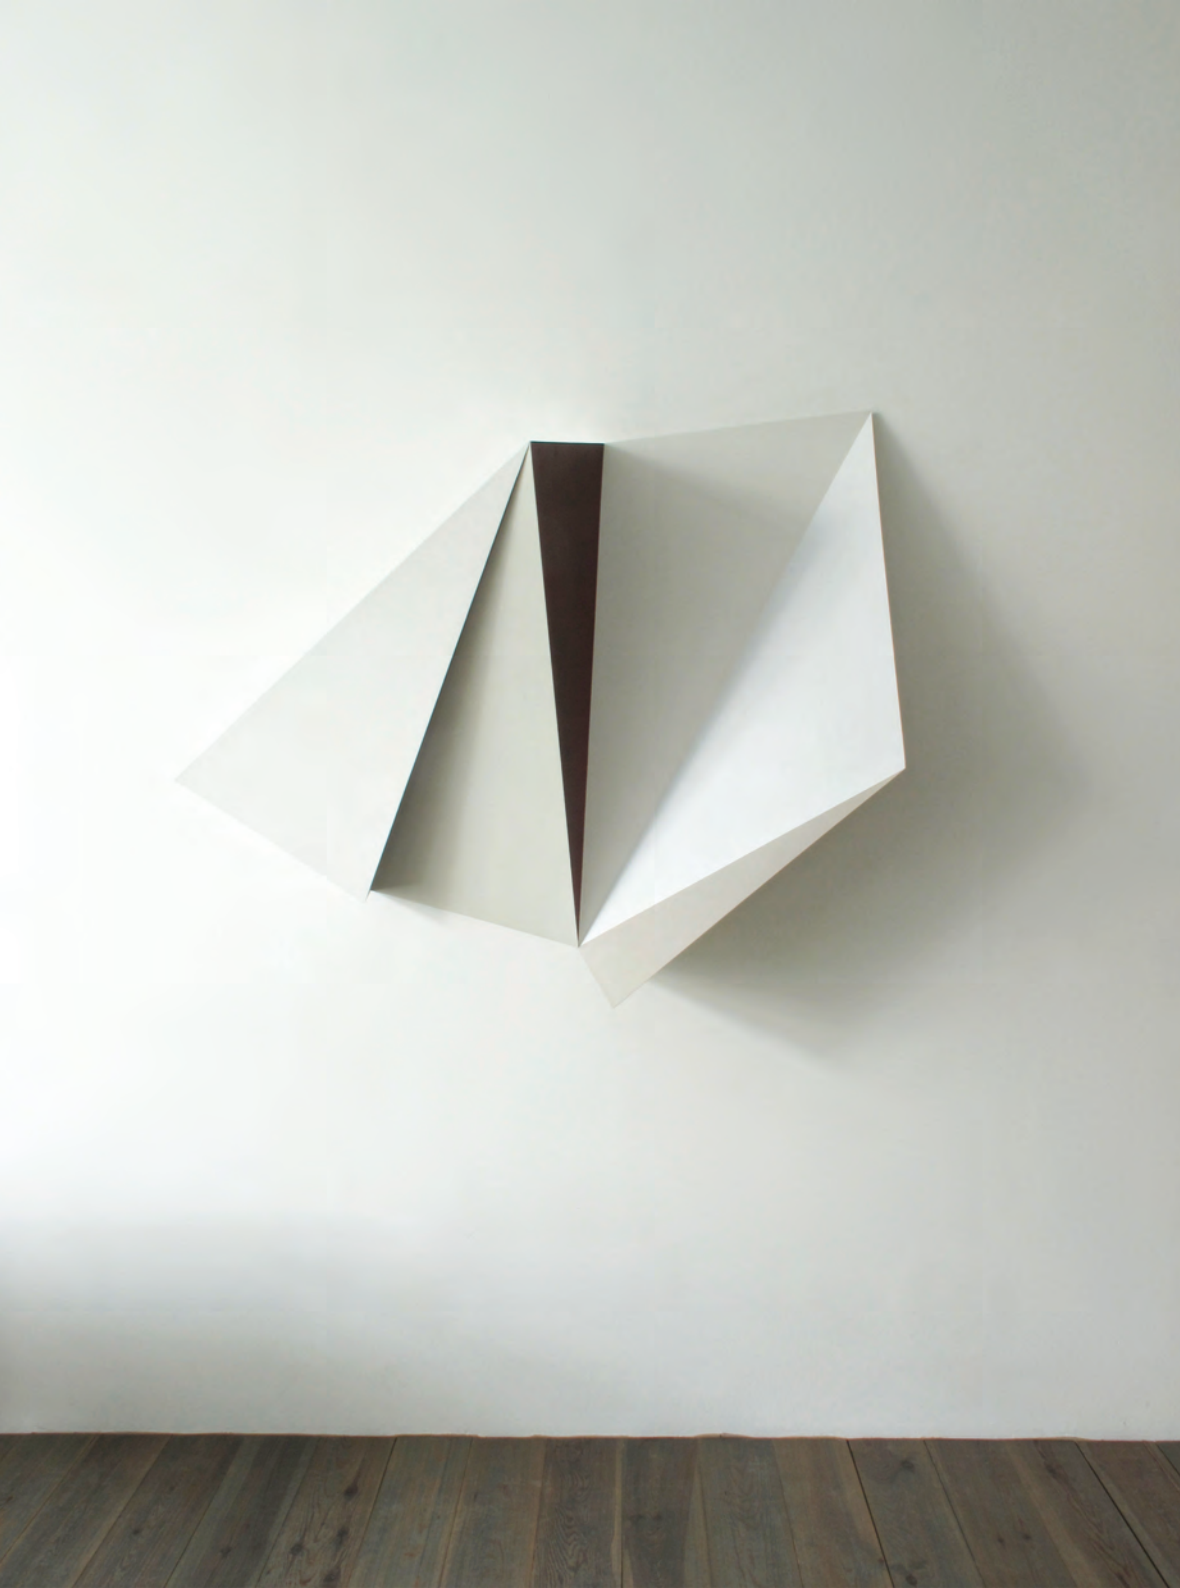

MARTIN GERWERS

Shifting from a Riff

SLEWE GALLERY, AMSTERDAM 13 OKT - 10 NOV 2012

Installationview detail

right space

Installationview left space

on the right
Triangle Obliske, 2012
from the black side
acrylic and oil on MDF
280 x 56 x 56 cm

Phrase 2012

acrylic and oil on MDF
107 x 140 x 35 cm

Sideview
Phrase 2012

acrylic and oil on MDF
107 x 140 x 35 cm

Untitled, 2012
acrylic and oil on MDF
140 x 88 x 38 cm

Sideview
Untitled, 2012
acrylic and oil on MDF
140 x 88 x 38 cm