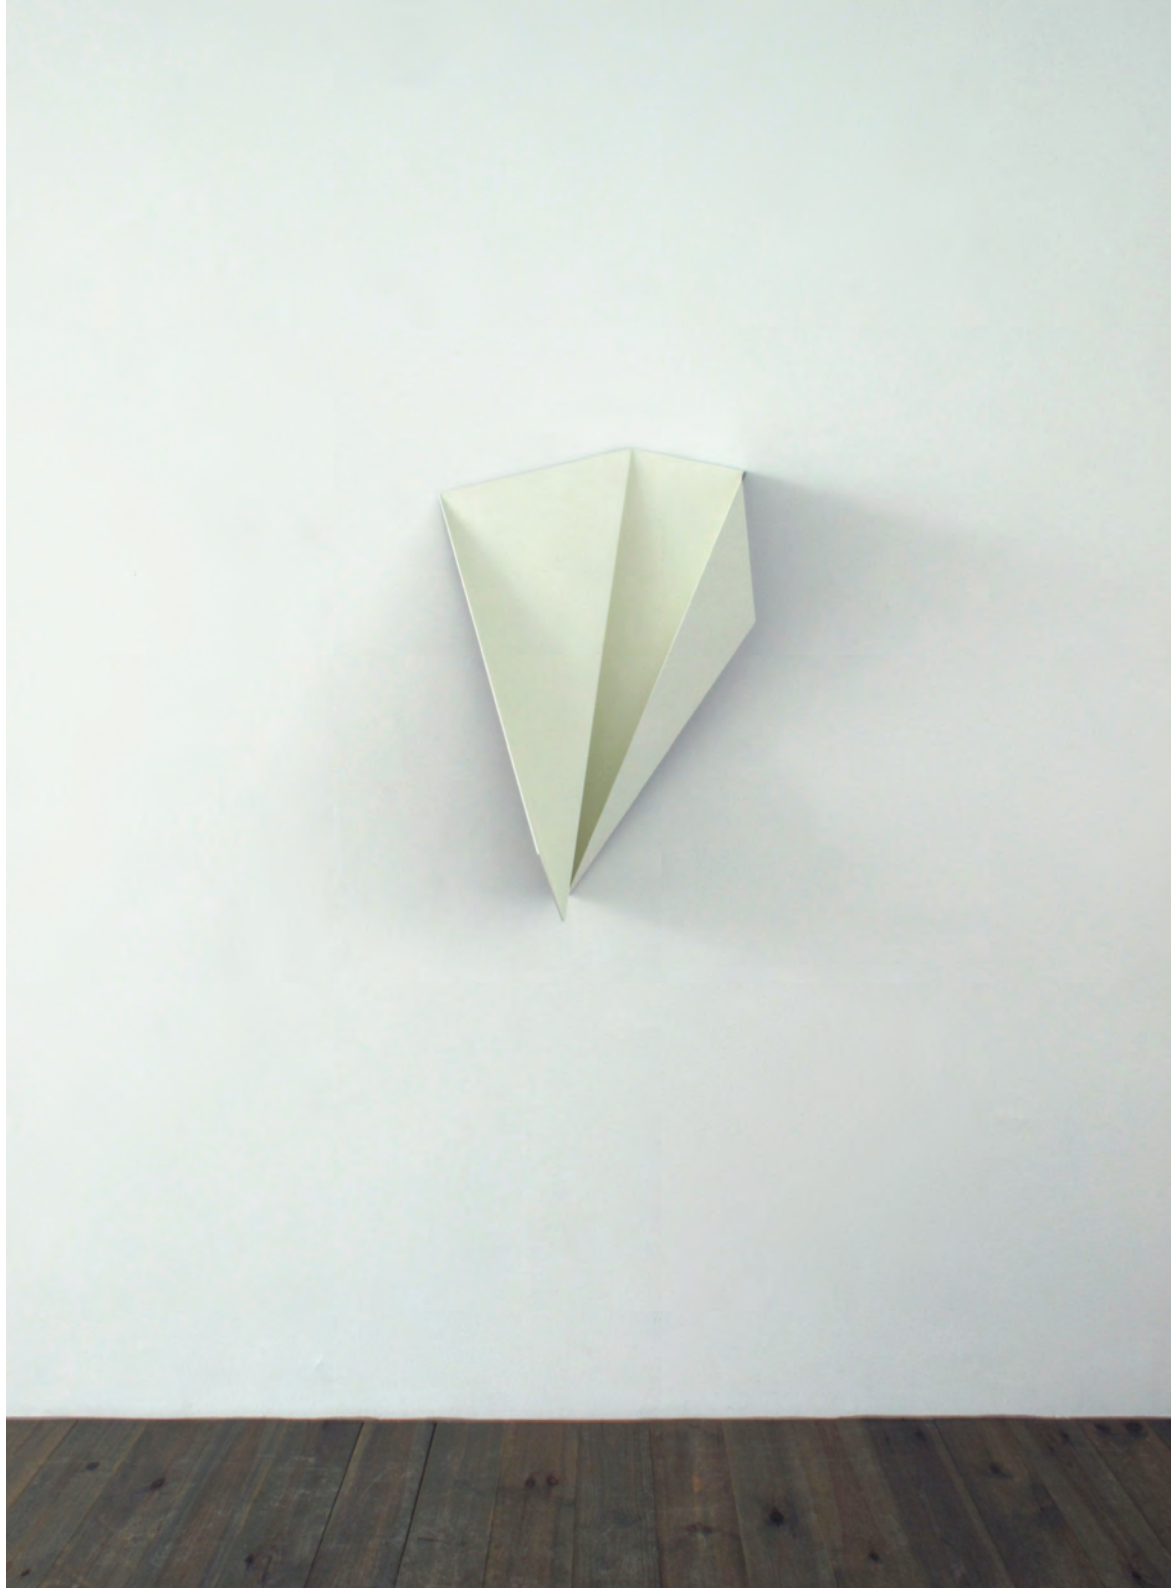

from the left side
Untitled, 2012
acrylic and oil on MDF
117 x 88 x 44 cm

Untitled, 2012
acrylic and oil on MDF
117 x 88 x 44 cm

Gestalt, 2012

acrylic and oil on MDF
250 x 85 x 60 cm

Untitled, 2012

acrylic and oil on MDF
270 x 100 x 60 cm